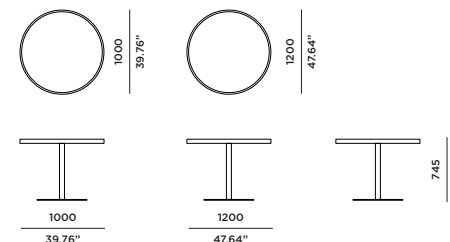

SPECIAL FEATURES

DESCRIPTION:

Harbour's legacy centers on functionality, and flexibility, and the Pier collection demonstrates both qualities admirably. An exciting, transitional range, Pier's latticed Twitchell straps, and solid tapered legs, create an elegant, refined look for any open plan living space. Stackable options for Pier dining chairs are an added bonus, perfect for commercial or hospitality projects.

PROTECTIVE COVERS:

Protect your investment with water-repellent Sea-Sprae® fabric; protective backside coating, UV resistant.

SHIPPING AND DELIVERY:

Stock frames and stock cushions delivered in 1-3 weeks.
Stock frames with COM cushions delivered in 3-6 weeks.
Custom Orders delivered in 10-14 weeks.

WARRANTY:

FRAMES: 5 limited warranty on structural integrity.
MATERIALS: 2 year limited warranty.

TECHNICAL INFORMATION

POWDER COATED ALUMINIUM:
Asko Nobel® handcrafted, powder coated, rust-proof aluminium Frame, reinforced signature connection points.

Net Weight /04A: 60 kg / 132.3 lb

Net Weight /04B: 68 kg / 149.9 lb