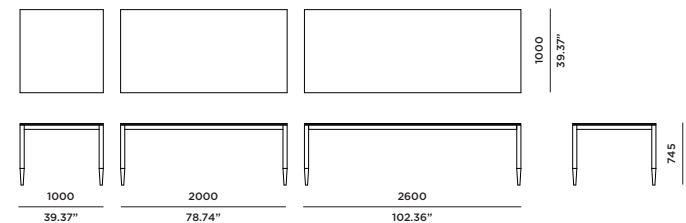

White etched glass

SPECIAL FEATURES

PROTECTIVE COVER

DESCRIPTION:

Harbour's legacy centers on functionality, and flexibility, and the Pier collection demonstrates both qualities admirably. An exciting, transitional range, Pier's latticed Twitchell straps, and solid tapered legs, create an elegant, refined look for any open plan living space. Stackable options for Pier dining chairs are an added bonus, perfect for commercial or hospitality projects.