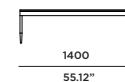

PIER

HARBOUR®
OUTDOOR

PIER-10 Coffee table

FRAME

TABLETOP

SPECIAL FEATURES

PROTECTIVE COVER

DESCRIPTION:

Harbour's legacy centers on functionality, and flexibility, and the Pier collection demonstrates both qualities admirably. An exciting, transitional range, Pier's latticed Twitchell straps, and solid tapered legs, create an elegant, refined look for any open plan living space. Stackable options for Pier dining chairs are an added bonus, perfect for commercial or hospitality projects.

PROTECTIVE COVERS:

Protect your investment with water-repellent Sea-Sprae® fabric; protective backside coating, UV resistant.

SHIPPING AND DELIVERY:

Stock frames and stock cushions delivered in 1-3 weeks.
Stock frames with COM cushions delivered in 3-6 weeks.
Custom Orders delivered in 10-14 weeks.

WARRANTY:

FRAMES: 5 limited warranty on structural integrity.
MATERIALS: 2 year limited warranty.

TECHNICAL INFORMATION

POWDER COATED ALUMINIUM:
Asko Nobel® handcrafted, powder coated, rust-proof aluminium Frame, reinforced signature connection points.

Net Weight: 47 kg / 103.7 lb