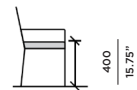

CUSHIONS

Sunbrella - Cast silver

Sunbrella - Cast slate

750
29.53"

645
25.39"

400
15.75"

SPECIAL FEATURES

PROTECTIVE COVER