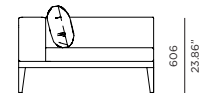

BALMORAL

HARBOUR[®]
OUTDOOR

BAL-07 2 Seat L&R

FRAME / SEAT CUSHIONS

Asteroid Powdercoat

Sunbrella - Cast silver

White Powdercoat

Sunbrella - Cast slate