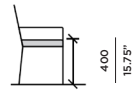

BALMORAL

HARBOUR[®]
OUTDOOR

BAL-07 2 Seat L&R

FRAME / SEAT CUSHIONS

Asteroid Powdercoat

Sunbrella - Cast silver

White Powdercoat

Sunbrella - Cast slate