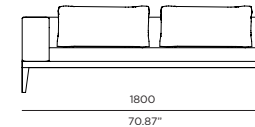

BALMORAL

HARBOUR[®]
OUTDOOR

BAL-07 2 Seat L&R

FRAME / SEAT CUSHIONS

Asteroid Powdercoat

Sunbrella - Cast silver

White Powdercoat

Sunbrella - Cast slate