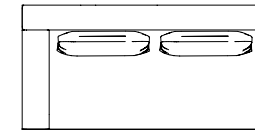

BALMORAL

HARBOUR[®]
OUTDOOR

BAL-07 2 Seat L&R

FRAME / SEAT CUSHIONS

Asteroid Powdercoat

Sunbrella - Cast silver

White Powdercoat

Sunbrella - Cast slate